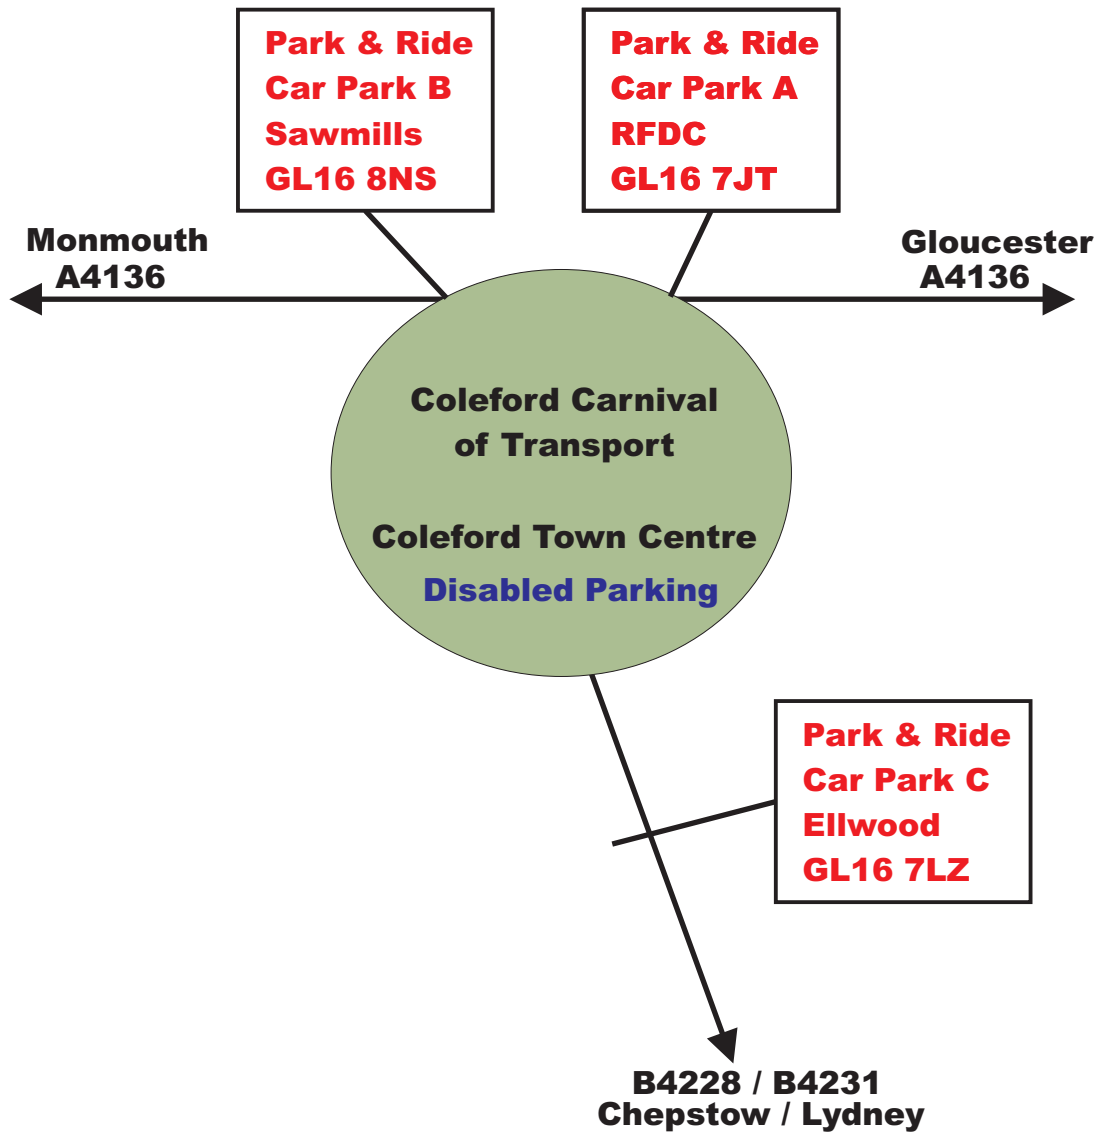

**Coleford Carnival of Transport
Coleford
Royal Forest of Dean
Gloucestershire**

**No Parking available in the town centre
as car parks are closed**